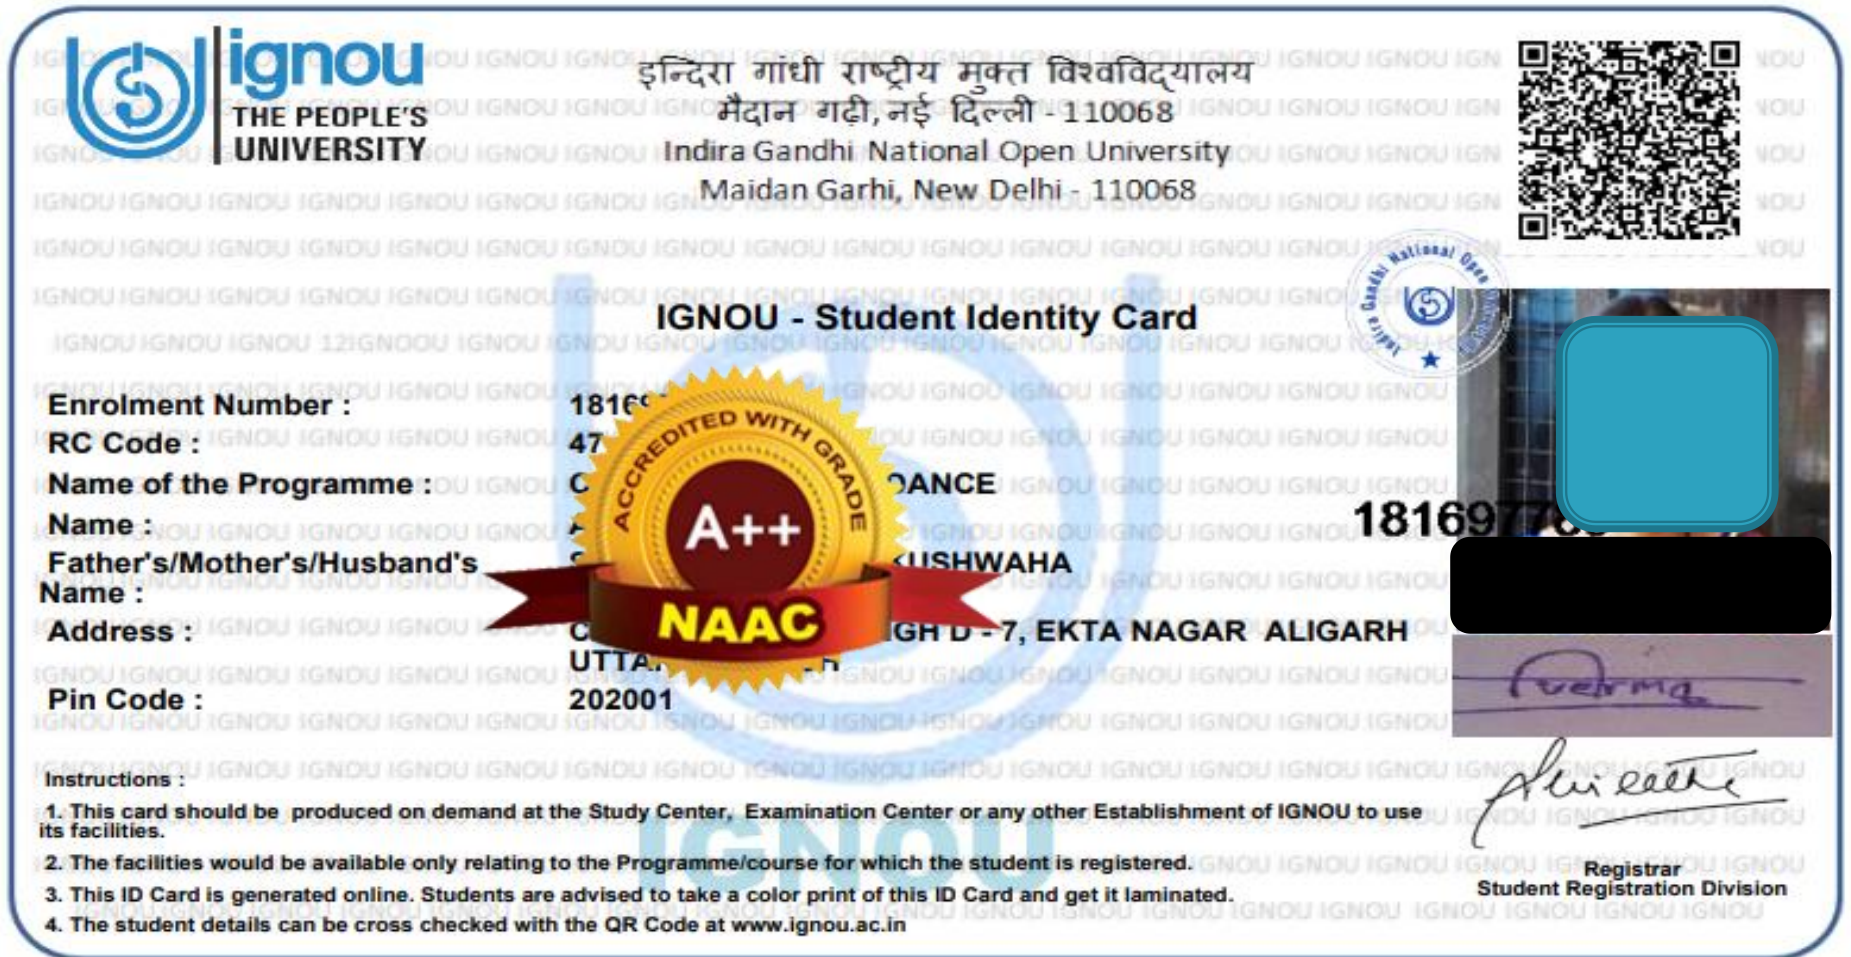

Welcome to Admission Portal for ODL Programmes - July 2022 Admission Cycle

[CLICK HERE FOR NEW REGISTRATION](#)

JULY 2022 ADMISSION CYCLE - LAST DATE FOR SUBMISSION OF APPLICATION
(Except Certificate and semester-based Programmes) - 27 October 2022.

You have taken admission through Samarth Portal. Please download your IGNOU I-card, by login in samarth portal, if not downloaded yet.

<https://scholarships.gov.in/> after confirmation of admission

Registered User Login

Registered Username *

Enter Registered Username

Password *

Password

Captcha Verification

zozisu

Click on the text to change

Login

Click here for login

Download IGNOU I-CARD from Samarth Portal

Image of IGNOU Identity Card